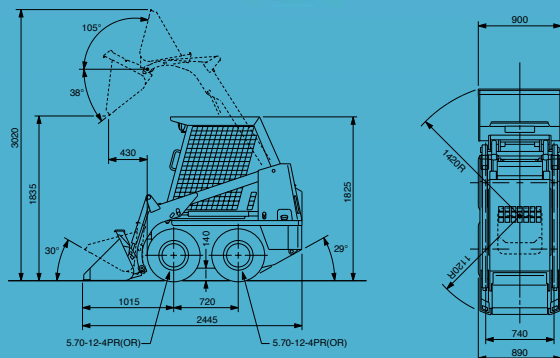

# 4SDK4

**320kg (SAE) Operating Load**  
**13.7kW @ 3,000 rpm**  
**21.8 lpm @ 3,000 rpm**  
**Optional High Flow 32 lpm @ 3,000 rpm**

**Tested in Australia to handle the toughest conditions.**

The Toyota 4SDK4 is compact in size, yet powerful enough to handle the toughest jobs. Its compact size makes limited access applications possible.

The option of wide tyres takes the machine up to a metre in width, creating wider cutting width.

Availability and specifications are subject to change without notice.

## PERFORMANCE

Tipping Load (SAE)	kg	640
Operating Load (SAE)	kg	320
Ground Clearance (centre)	mm	180
Machine Weight (with fuel & std bucket)	kg	1160
Dump Height (dump angle 38°)	mm	1835
Reach Fully Raised (dump angle 38°)	mm	430
Dump Angle (max.)	deg	38
Raising Time (full load)	sec	3.5
Lowering Time (no load)	sec	2.3
Dump Time	sec	2.3
Travel Speed	Forward	km/h 9.0
	Reverse	km/h 9.0
Clearance Circle (with bucket)	mm	1420
Gradeability	Forward	% 31
	Reverse	% 58